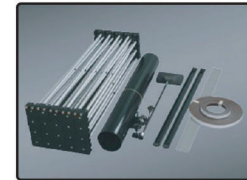

ราคาโครง	3X4	THB 6,500	3X3	THB 5,500	3X2	THB 4,500
ราคารวมพิมพ์	3X4	THB 11,500	3X3	THB 9,500	3X2	THB 8,000